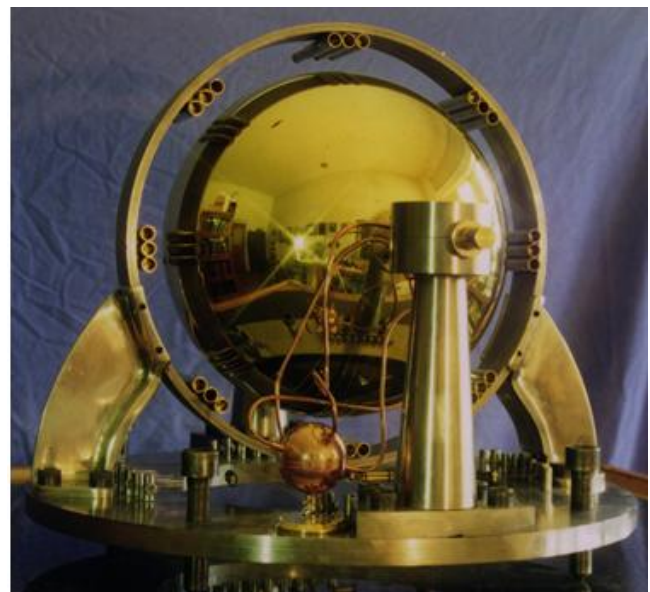

Dynaspheres

Dynaspheres are devices made by Dale Pond and his group. They have been built after John Worrell Keely's (1837-1898) Globe Motor with clairvoyant help from Dawn Stranges. Keely's original Globe Motor was a motor with a spinning motion to be used as an energy source. It could only be run by Keely himself. Keely's work was commented to be real for example by Rudolf Steiner (anthroposophical movement) and Helena Blavatsky (theosophical movement). The time was not ready to make the new form of energy available more widely.

Dynaspheres are also alive spiritually. They are here to inspire us to create love and peace. Hopefully in the future Dynaspheres will be run by a force originated in the human being, which is created through the state of selfless love.